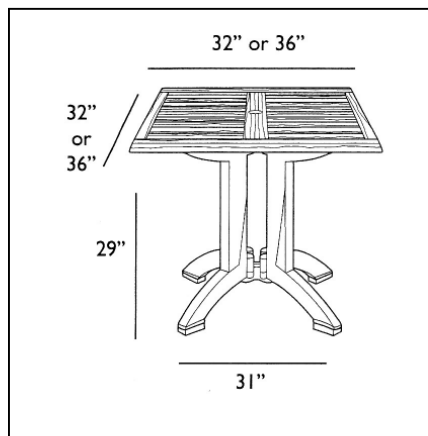

NATIONAL OUTDOOR FURNITURE, INC.

1210 W. Main Street #296. Riverhead, NY 11901
Toll-Free Phone: 1-888-663-4621
Phone: 631-369-9099 Fax: 631-207-8312
Email: nofinc@optonline.net
www.nationaloutdoorfurniture.com

NATIONAL OUTDOOR FURNITURE, INC.

144 Murdock Road #325 Pomfret Center, CT 06259
Toll-Free Phone: 1-888-516-8873
Phone: 1-860-974-1551 Fax: 516-706-1901
Email: nofinc@earthlink.net
www.nationaloutdoorfurniture.com